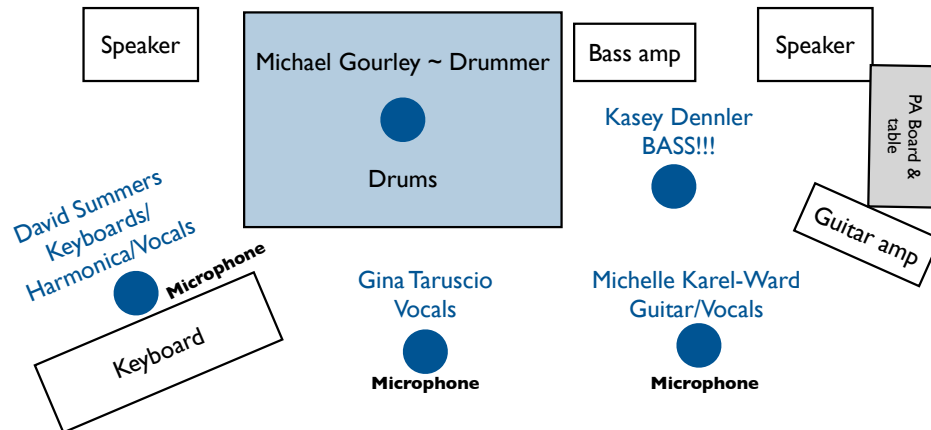

Stage Plot/Tech Rider

Stage Plot –small venue

Minimum space needs: 16'w x 12'd

Instrument Microphones**

- 1 guitar amplifier
- 2 XLR mic cables harmonica/guitar amplifier
- 1 each for Kick and Snare
- OH Pair for Drum Kit

Instrument Out

XLR from Bass Amp

**Instrument Mics optional in small venues – Check with Michelle Karel-Ward or David Summers

Vocal Microphones

3 on front line

AC

2 amplifiers in the back line 1 pedal board (for harmonica) on front line

Monitors

2

ADDITIONAL NOTES: If a Sound System is to be provided by Voodoo City Radio, the booking agent/venue agrees to provide adequate access to power for performer's PA (Yamaha EMX 300 Powered Mixer) System.